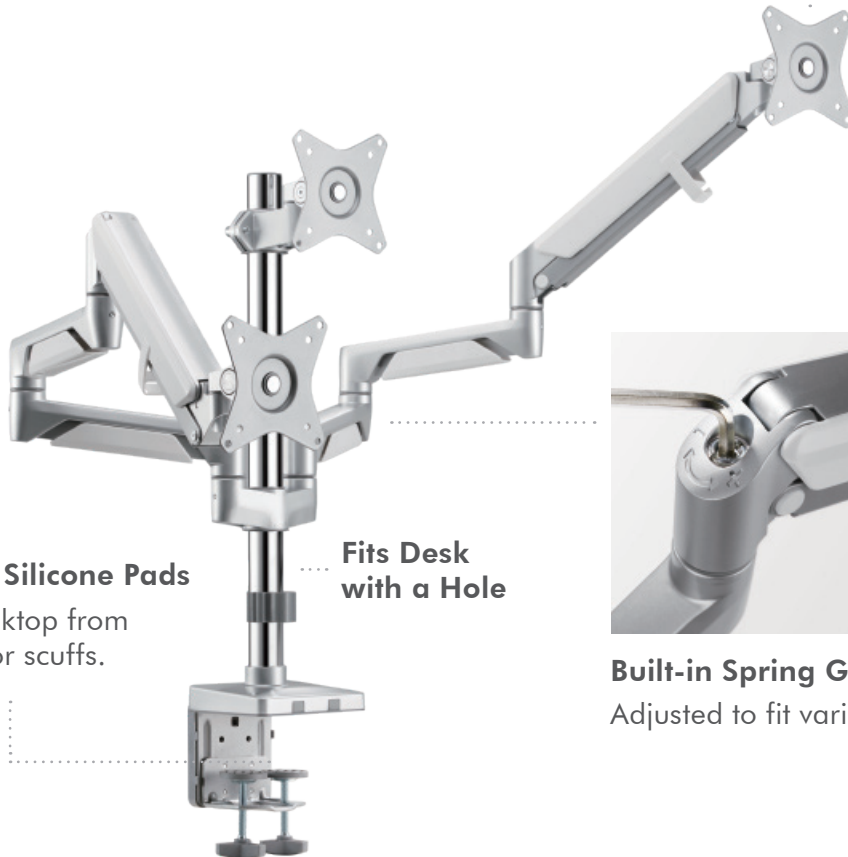

LogiLink®

Triple-Monitor Desk Mount with Gas Spring

For 17"-27" Flat & Curved Monitor

Art. No.: BP0090

Triple-monitor mount include gas spring arms to support weight of your monitors; and enjoy free movement in all directions.

Best Connectivity

LogiLink®

Triple-Monitor Desk Mount with Gas Spring

For 17"-27" Flat & Curved Monitor

Art. No.: BP0090

Clamp Mount

Grommet Mount

Quick-Release VESA Plate

Effortless monitor installation and removal.

Non-Skid Silicone Pads

Protect desktop from scratches or scuffs.

Fits Desk with a Hole

Built-in Spring Gauge

Adjusted to fit various monitor weights.

RoHS compliant

Triple-Monitor Desk Mount with Gas Spring

For 17"-27" Flat & Curved Monitor

Art. No.: BP0090

Specifications:

Screen Size	17"-27"
Weight Capacity	1-7kg per screen
VESA	75x75, 100x100
Material	Aluminum, Plastic, Steel
Arm Extension	748mm
Pole Height	530mm
Tilt Range	-40°~40°
Swivel Range	-90°~90°
Screen Rotation	-180°~180°
Desktop Thickness	Grommet: 10-80mm Clamp: 10-80mm
Quick Release VESA Plate	Yes
Cable Management	Yes
Dimension	1503 x 179 x 727mm