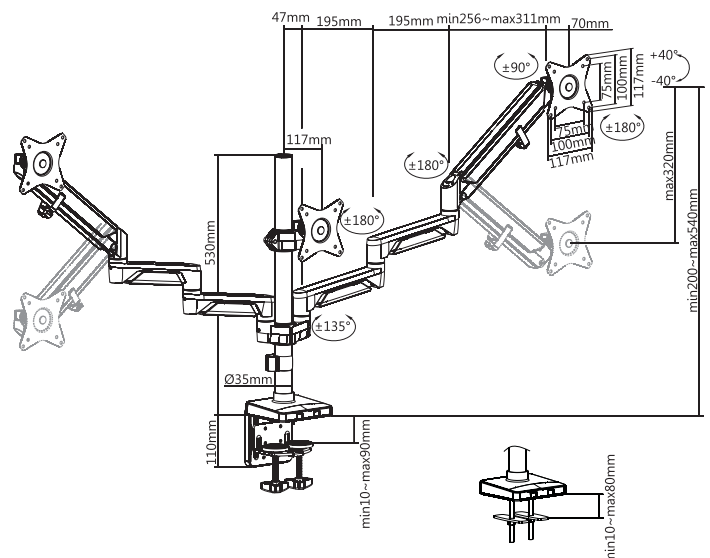

Triple-Monitor Desk Mount with Gas Spring

For 17"-27" Flat & Curved Monitor

Art. No.: BP0090

Specifications:

Screen Size	17"-27"
Weight Capacity	1-7kg per screen
VESA	75x75, 100x100
Material	Aluminum, Plastic, Steel
Arm Extension	748mm
Pole Height	530mm
Tilt Range	-40°~40°
Swivel Range	-90°~90°
Screen Rotation	-180°~180°
Desktop Thickness	Grommet: 10-80mm Clamp: 10-80mm
Quick Release VESA Plate	Yes
Cable Management	Yes
Dimension	1503 x 179 x 727mm

Package Contents:

- » 1 x Triple-Monitor Desk Mount
- » 1 x Screw Package
- » 1 x User Manual

Package Information:

- » Packing Dimension: mm
- » Packing Weight: kg
- » Carton Dimension: mm
- » Carton Q'ty: pcs
- » Carton Weight: kg