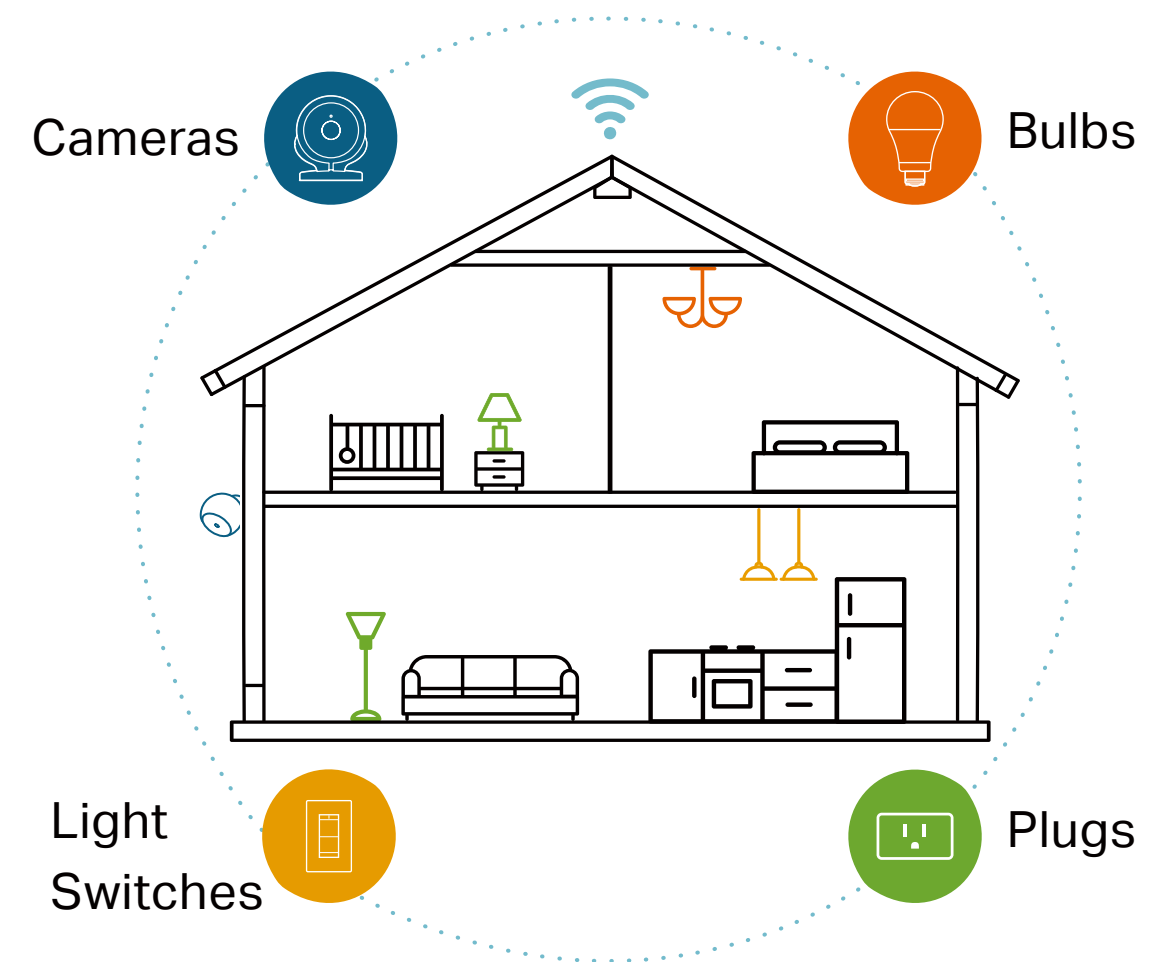

Kasa Smart Light Bulb

Dimmable Light

KL110

Remote Control

Energy Efficient

Scheduling

No Hub Required

Voice Control

Multi-scene

Create multiple scenes like theater scene, party scene or sleeping scene with different settings for various occasions, and tap yours when you want the light your way.

Highlights

Energy Saving

Reduce energy use up to 80% without losing brightness or quality.

Your Home. One App.

With the Kasa Smart app, you can easily access and control smart plugs, cameras, light switches, bulbs and more. Checking in on your home is only a few taps away.

Learn more at tp-link.com/smarthome

Features

Ease of Use

- **No Hub Required** – Connect to your existing Wi-Fi router with no extra hub required
- **Remote Control** – Control your smart bulbs from anywhere with the free Kasa app
- **Scheduling** – Set schedules to turn on/off the smart bulbs at any chosen time for your convenience
- **Multi-scene** – Save your light settings as different scenes to enjoy instant access to them