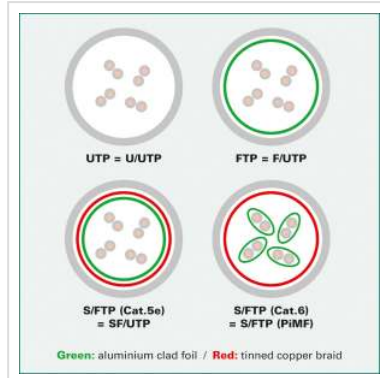

ROLINE S/FTP Patch Cord Cat.6A, Component Level, LSOH, violet, 7.5 m

Product No. 21.15.2936
Manufacturer ROLINE
Manufacturer No. 21.15.2936
EAN (single piece) 7611990160563

roline[®]
Designed for Professionals

- Patch cable for networking connections between devices.
- Prepared double shielded Twisted Pair cable with screened RJ-45 connectors on both ends.
- Durable due to moulded kink protection.
- Flexible cable, suitable for narrow bending.
- High quality plugs with gold plated contacts.
- Contact settings 1:1, in accordance with the EIA/TIA 568 standard.
- Construction: 4-pair stranded copper wire.
- Complete braid shielding. Pairs shielded with aluminium clad polyester foil.

100% Component Level testing

Technical specifications

Manufacturer	ROLINE
Product group	Twisted Pair Cable
Product type	S/FTP Patchcord
Colour	violet
Length	7.5 m

Shield type	SFTP
Transfer quality	Cat6A / Class EA
Component-Level certified	Yes
Quantity of wires	8
Conductor type	Wire
Crossed	No
Colour (Spout)	red
Cable LSOH	Yes
Side 1 Connector Type	RJ-45
Side 1 Connector Gender	Male
Side 2 Connector Type	RJ-45
Side 2 Connector Gender	Male
Connector Type RJ45	Standard