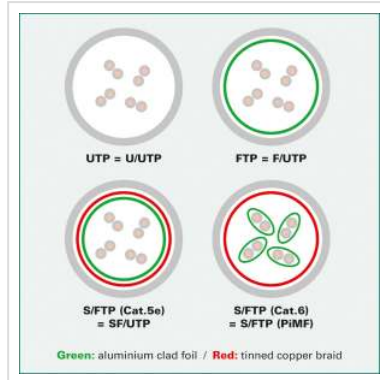

ROLINE S/FTP Patch Cord Cat.6A, Component Level, LSOH, orange, 15 m

Product No. 21.15.2878
Manufacturer ROLINE
Manufacturer No. 21.15.2878
EAN (single piece) 7611990160006

roline[®]
Designed for Professionals

- Patch cable for networking connections between devices.
- Prepared double shielded Twisted Pair cable with screened RJ-45 connectors on both ends.
- Durable due to moulded kink protection.
- Flexible cable, suitable for narrow bending.
- High quality plugs with gold plated contacts.
- Contact settings 1:1, in accordance with the EIA/TIA 568 standard.
- Construction: 4-pair stranded copper wire.
- Complete braid shielding. Pairs shielded with aluminium clad polyester foil.

100% Component Level testing

Technical specifications

Manufacturer	ROLINE
Product group	Twisted Pair Cable
Product type	S/FTP Patchcord
Colour	orange
Length	15 m

Shield type	SFTP
Transfer quality	Cat6A / Class EA
Component-Level certified	Yes
Quantity of wires	8
Conductor type	Wire
Crossed	No
Colour (Spout)	red
Cable LSOH	Yes
Side 1 Connector Type	RJ-45
Side 1 Connector Gender	Male
Side 2 Connector Type	RJ-45
Side 2 Connector Gender	Male
Connector Type RJ45	Standard