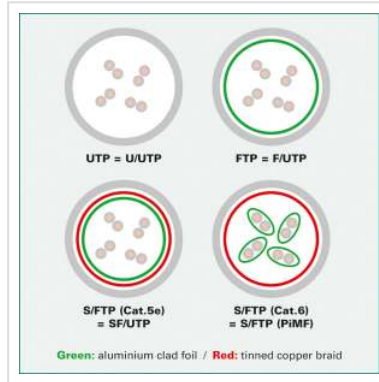

ROLINE GOLD S/FTP Patch Cord Cat.6A, 20 m

Product No.	21.15.2189
Manufacturer	ROLINE
Manufacturer No.	21.15.2189
EAN (single piece)	7611990144037

Cat.6A

S/FTP

Patch cable for networking connections between devices

- Prepared double shielded Twisted Pair cable with screened RJ-45 connectors on both ends
- Durable due to moulded kink protection
- Suitable for PoE applications and multimedia applications where the extension is working over TP
- High quality plugs with gold plated contacts
- Textile cable jacket
- Contact settings 1:1, in accordance with the EIA/TIA 568 standard
- Construction: 4-pair stranded copper wire, complete braid shielding, pairs shielded with aluminium clad polyester foil

Technical specifications

Manufacturer ROLINE

Product group	Twisted Pair Cable
Product type	S/FTP Patchcord
Colour	black / gold
Length	20 m
Shield type	PiMF
Transfer quality	Cat6A / Class EA
Quantity of wires	8
Conductor type	Wire
Crossed	No
Colour (Spout)	black
Side 1 Connector Type	RJ-45
Side 1 Connector Gender	Male
Side 2 Connector Type	RJ-45
Side 2 Connector Gender	Male
Connector Type RJ45	Standard