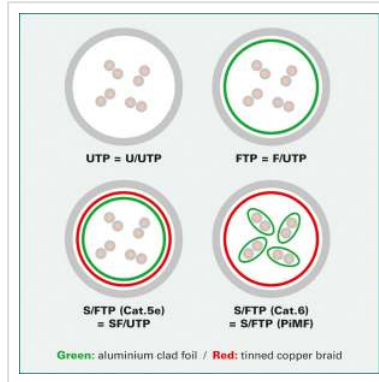

ROLINE GOLD S/FTP Patch Cord Cat.6A, 15 m

Product No.	21.15.2188
Manufacturer	ROLINE
Manufacturer No.	21.15.2188
EAN (single piece)	7611990144020

Cat.6A

S/FTP

Patch cable for networking connections between devices

- Prepared double shielded Twisted Pair cable with screened RJ-45 connectors on both ends
- Durable due to moulded kink protection
- Suitable for PoE applications and multimedia applications where the extension is working over TP
- High quality plugs with gold plated contacts
- Textile cable jacket
- Contact settings 1:1, in accordance with the EIA/TIA 568 standard
- Construction: 4-pair stranded copper wire, complete braid shielding, pairs shielded with aluminium clad polyester foil

Technical specifications

Manufacturer ROLINE

Product group	Twisted Pair Cable
Product type	S/FTP Patchcord
Colour	black / gold
Length	15 m
Shield type	PiMF
Transfer quality	Cat6A / Class EA
Quantity of wires	8
Conductor type	Wire
Crossed	No
Colour (Spout)	black
Side 1 Connector Type	RJ-45
Side 1 Connector Gender	Male
Side 2 Connector Type	RJ-45
Side 2 Connector Gender	Male
Connector Type RJ45	Standard