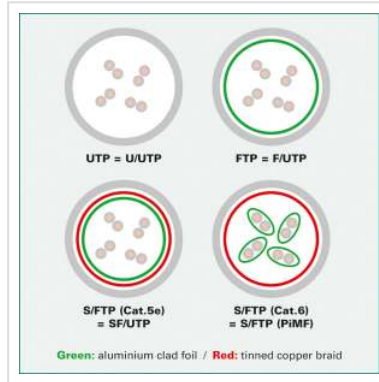

# ROLINE GOLD S/FTP Patch Cord Cat.6A, 7 m

<b>Product No.</b>	21.15.2186
<b>Manufacturer</b>	ROLINE
<b>Manufacturer No.</b>	21.15.2186
<b>EAN (single piece)</b>	7611990144006

Patch cable for networking connections between devices

- Prepared double shielded Twisted Pair cable with screened RJ-45 connectors on both ends
- Durable due to moulded kink protection
- Suitable for PoE applications and multimedia applications where the extension is working over TP
- High quality plugs with gold plated contacts
- Textile cable jacket
- Contact settings 1:1, in accordance with the EIA/TIA 568 standard
- Construction: 4-pair stranded copper wire, complete braid shielding, pairs shielded with aluminium clad polyester foil

### Technical specifications

Manufacturer	ROLINE
--------------	--------

Product group	Twisted Pair Cable
Product type	S/FTP Patchcord
Colour	black / gold
Length	7 m
Shield type	PiMF
Transfer quality	Cat6A / Class EA
Quantity of wires	8
Conductor type	Wire
Crossed	No
Colour (Spout)	black
Side 1 Connector Type	RJ-45
Side 1 Connector Gender	Male
Side 2 Connector Type	RJ-45
Side 2 Connector Gender	Male
Connector Type RJ45	Standard