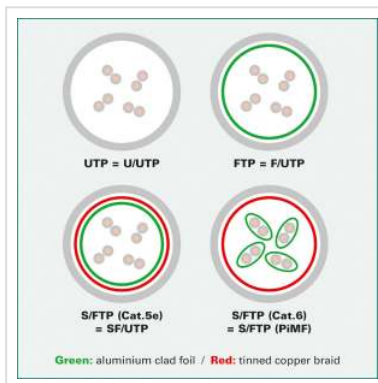

# ROLINE GOLD S/FTP Patch Cord Cat.6A, 5.0 m

<b>Product No.</b>	21.15.2185
<b>Manufacturer</b>	ROLINE
<b>Manufacturer No.</b>	21.15.2185
<b>EAN (single piece)</b>	7611990143955

Patch cable for networking connections between devices

- Prepared double shielded Twisted Pair cable with screened RJ-45 connectors on both ends
- Durable due to moulded kink protection
- Suitable for PoE applications and multimedia applications where the extension is working over TP
- High quality plugs with gold plated contacts
- Textile cable jacket
- Contact settings 1:1, in accordance with the EIA/TIA 568 standard
- Construction: 4-pair stranded copper wire, complete braid shielding, pairs shielded with aluminium clad polyester foil

### Technical specifications

Manufacturer ROLINE

Product group	Twisted Pair Cable
Product type	S/FTP Patchcord
Colour	black / gold
Length	5 m
Shield type	PiMF
Transfer quality	Cat6A / Class EA
Quantity of wires	8
Conductor type	Wire
Crossed	No
Colour (Spout)	black
Side 1 Connector Type	RJ-45
Side 1 Connector Gender	Male
Side 2 Connector Type	RJ-45
Side 2 Connector Gender	Male
Connector Type RJ45	Standard