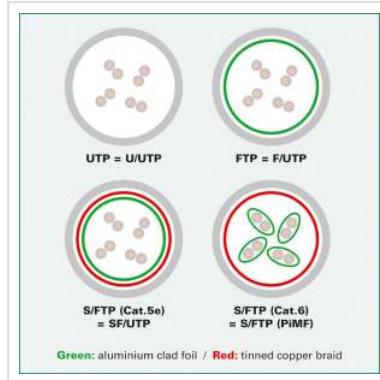

ROLINE U/FTP Data Centre Cable Cat.7, with RJ45 Plug, 500 MHz, LSOH, slim, white, 2 m

Product No. 21.15.1712
Manufacturer ROLINE
Manufacturer No. 21.15.1712
EAN (single piece) 7630049610750

roline[®]
Designed for Professionals

U/FTP

Cat.6A

DATA CENTER
Product

LSOH

Category 7 twisted-pair cable with RJ-45 connectors on both sides. Particularly thin and flexible cable with individual pairs of wires in aluminium-laminated foil for use in confined spaces, such as in data centres.

- Durable cable thanks to moulded-on bend protection
- Suitable as a cable in patch panels or as device connection cable and intended for use in the LAN
- Contact assignment: 1:1 according to EIA/TIA568, 8 cores
- Structure: 8 cores stranded wire, pairs shielded with alu-laminated foil

Technical specifications

Manufacturer	ROLINE
Product group	Twisted Pair Cable
Product type	FTP Patch Cord
Colour	white
Length	2 m
Shield type	FTP

Transfer quality	Cat6A / Class EA
------------------	------------------