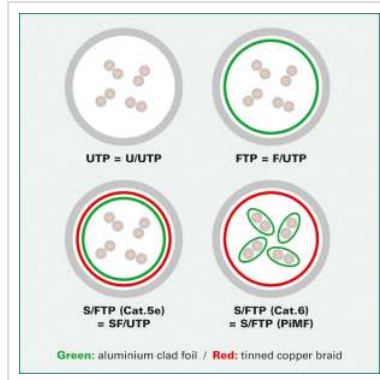

ROLINE U/FTP Data Centre Cable Cat.7, with RJ45 Plug, 500 MHz, LSOH, slim, white, 1 m

Product No. 21.15.1711
Manufacturer ROLINE
Manufacturer No. 21.15.1711
EAN (single piece) 7630049610736

roline®
Designed for Professionals

Category 7 twisted-pair cable with RJ-45 connectors on both sides. Particularly thin and flexible cable with individual pairs of wires in aluminium-laminated foil for use in confined spaces, such as in data centres.

- Durable cable thanks to moulded-on bend protection
- Suitable as a cable in patch panels or as device connection cable and intended for use in the LAN
- Contact assignment: 1:1 according to EIA/TIA568, 8 cores
- Structure: 8 cores stranded wire, pairs shielded with alu-laminated foil

Technical specifications

Manufacturer	ROLINE
Product group	Twisted Pair Cable
Product type	FTP Patch Cord
Colour	white
Length	1 m
Shield type	FTP