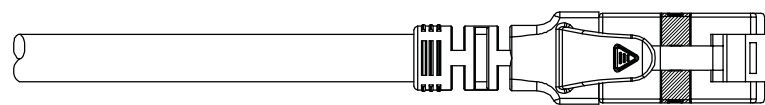

Datenblatt - Fiche technique - Data sheet

**21.15.1490**

ROLINE UTP-Patchkabel Kat.6A Component Level, LSOH, grau, 1,5 m

Cordon ROLINE UTP Cat.6A / 10 Gigabit, Component Level, LSOH, gris, 1,5 m

ROLINE UTP Patch Cord Cat.6A, Component Level, LSOH, grey, 1.5 m

roline U/FTP PATCH CABLE 26AWG 4PR ANSI/TIA 568C.2 CAT.6A LSOH XXXXXX-X

(1) Wiring : T568B

Specification :

Material :

1. RJ45 Plug :
  - 1-1. Housing : Polycarbonate, Transparent color
  - 1-2. Contact material : Phosphor Bronze with 50-60 micro-inch Nickel plated
  - 1-3. Contact finished : Min. 50 micro-inch Gold plated on surface contact area
  - 1-4. Shield : Bronze with Nickel plated
2. SR : SR-V95 FOR U/FTP Boot with nose
3. Cable :
  - 3-1. Jacket : LSOH
  - 3-2. Conductor : 26 AWG stranded copper
  - 3-3. Isolation : PE
  - 3-4. Shield : Aluminum Foil Shielded for Each Pair, copper clad with steel
4. Cable structure : U/FTP, 4 twisted pair
5. Minimum Bending Radius: 50mm

item no.	Jacket Color	
21.15.1490	grey	RAL7035
21.15.1491	red	RAL3031
21.15.1492	yellow	RAL1021
21.15.1493	green	RAL6029
21.15.1494	blue	RAL5015
21.15.1495	black	RAL9011
21.15.1496	white	RAL9003

item no	21.15.1490	21.15.1491	21.15.1492	21.15.1493	21.15.1494
	21.15.1495	21.15.1496			
Desc	ROLINE Cat 6a U/FTP Patch Cord,LSOH.Component Level,1.5m				
"#": Matching DIM.	DRAWING	10.Mar.2015	byz		
"*": Important DIM.	CHECK	10.Mar.2015	Jane		
Others General DIM.	APPROVAL	10.Mar.2015	Jaimy		
GENERAL TOLERANCE OF DIMENSIONS		DATE	NAME		
X.XXX ±0.005	SCALE	1/1 (A4)	UNIT	mm	
X.XX ±0.05	DRAWING NO.				
X.X ±0.1	DRAWING CLASSIFICATION		S	SHEET	1 OF 1