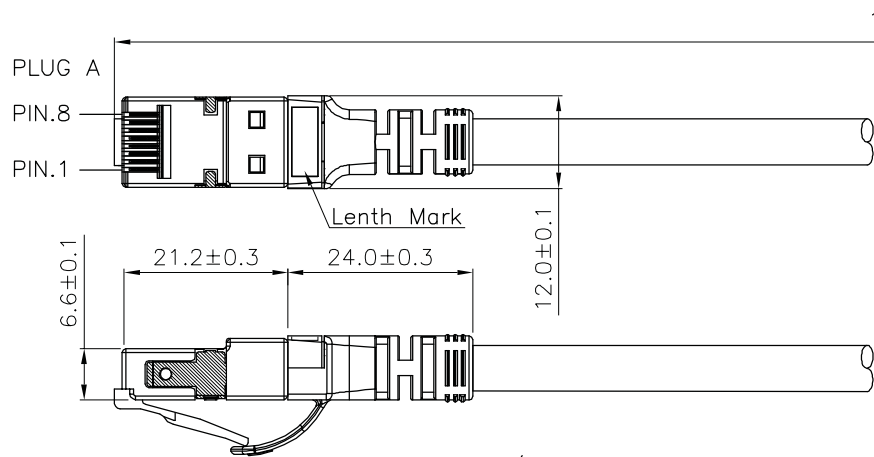

Datenblatt - Fiche technique - Data sheet

**21.15.1490**

ROLINE UTP-Patchkabel Kat.6A Component Level, LSOH, grau, 1,5 m

Cordon ROLINE UTP Cat.6A / 10 Gigabit, Component Level, LSOH, gris, 1,5 m

ROLINE UTP Patch Cord Cat.6A, Component Level, LSOH, grey, 1.5 m

roline U/FTP PATCH CABLE 26AWG 4PR ANSI/TIA 568C.2 CAT.6A LSOH XXXXXX-X

(1) Wiring : T568B

Specification :

Material :

1. RJ45 Plug :
  - 1-1. Housing : Polycarbonate, Transparent color
  - 1-2. Contact material : Phosphor Bronze with 50-60 micro-inch Nickel plated
  - 1-3. Contact finished : Min. 50 micro-inch Gold plated on surface contact area
  - 1-4. Shield : Bronze with Nickel plated
2. SR : SR-V95 FOR U/FTP Boot with nose
3. Cable :
  - 3-1. Jacket : LSOH
  - 3-2. Conductor : 26 AWG stranded copper
  - 3-3. Isolation : PE
  - 3-4. Shield : Aluminum Foil Shielded for Each Pair, copper clad with steel
4. Cable structure : U/FTP, 4 twisted pair
5. Minimum Bending Radius: 50mm

item no.	Jacket Color	
21.15.1490	grey	RAL7035
21.15.1491	red	RAL3031
21.15.1492	yellow	RAL1021
21.15.1493	green	RAL6029
21.15.1494	blue	RAL5015
21.15.1495	black	RAL9011
21.15.1496	white	RAL9003

item no	21.15.1490	21.15.1491	21.15.1492	21.15.1493	21.15.1494
	21.15.1495	21.15.1496			
Desc	ROLINE Cat 6a U/FTP Patch Cord,LSOH.Component Level,1.5m				
"#": Matching DIM.	DRAWING	10.Mar.2015	byz		
"*": Important DIM.	CHECK	10.Mar.2015	Jane		
Others General DIM.	APPROVAL	10.Mar.2015	Jaimy		
GENERAL TOLERANCE OF DIMENSIONS		DATE	NAME		
X.XXX ±0.005	SCALE	1/1 (A4)	UNIT	mm	
X.XX ±0.05	DRAWING NO.				
X.X ±0.1	DRAWING CLASSIFICATION		S	SHEET	1 OF 1