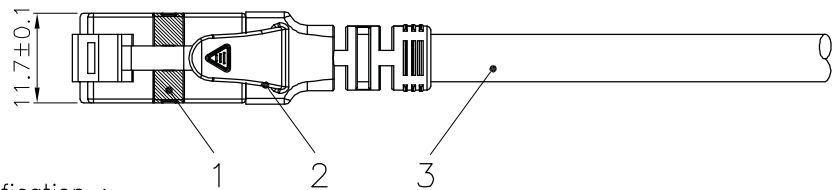

Datenblatt - Fiche technique - Data sheet

**21.15.1490**

ROLINE UTP-Patchkabel Kat.6A Component Level, LSOH, grau, 1,5 m

Cordon ROLINE UTP Cat.6A / 10 Gigabit, Component Level, LSOH, gris, 1,5 m

ROLINE UTP Patch Cord Cat.6A, Component Level, LSOH, grey, 1.5 m

roline U/FTP PATCH CABLE 26AWG 4PR ANSI/TIA 568C.2 CAT.6A LSOH XXXXXX-X

(1) Wiring : T568B

Specification :

Material :

1. RJ45 Plug :
  - 1-1. Housing : Polycarbonate, Transparent color
  - 1-2. Contact material : Phosphor Bronze with 50-60 micro-inch Nickel plated
  - 1-3. Contact finished : Min. 50 micro-inch Gold plated on surface contact area
  - 1-4. Shield : Bronze with Nickel plated
2. SR : SR-V95 FOR U/FTP Boot with nose
3. Cable :
  - 3-1. Jacket : LSOH
  - 3-2. Conductor : 26 AWG stranded copper
  - 3-3. Isolation : PE
  - 3-4. Shield : Aluminum Foil Shielded for Each Pair, copper clad with steel
4. Cable structure : U/FTP, 4 twisted pair
5. Minimum Bending Radius: 50mm

item no.	Jacket Color	
21.15.1490	grey	RAL7035
21.15.1491	red	RAL3031
21.15.1492	yellow	RAL1021
21.15.1493	green	RAL6029
21.15.1494	blue	RAL5015
21.15.1495	black	RAL9011
21.15.1496	white	RAL9003

item no	21.15.1490	21.15.1491	21.15.1492	21.15.1493	21.15.1494
	21.15.1495	21.15.1496			
Desc	ROLINE Cat 6a U/FTP Patch Cord,LSOH.Component Level,1.5m				
"#": Matching DIM.	DRAWING	10.Mar.2015	byz		
"*": Important DIM.	CHECK	10.Mar.2015	Jane		
Others General DIM.	APPROVAL	10.Mar.2015	Jaimy		
GENERAL TOLERANCE OF DIMENSIONS		DATE	NAME		
X.XXX ±0.005	SCALE	1/1 (A4)	UNIT	mm	
X.XX ±0.05	DRAWING NO.				
X.X ±0.1	DRAWING CLASSIFICATION		S	SHEET	1 OF 1