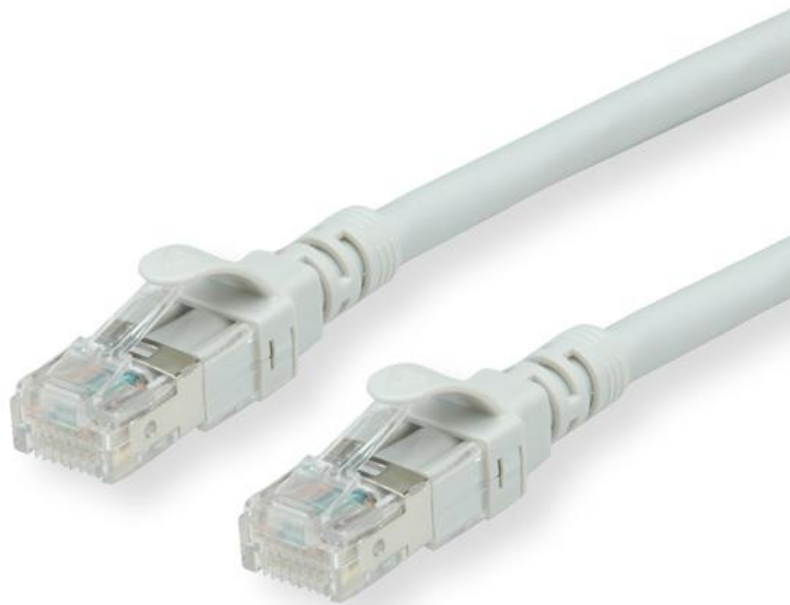

Datenblatt - Fiche technique - Data sheet

**21.15.1490**

ROLINE UTP-Patchkabel Kat.6A Component Level, LSOH, grau, 1,5 m

Cordon ROLINE UTP Cat.6A / 10 Gigabit, Component Level, LSOH, gris, 1,5 m

ROLINE UTP Patch Cord Cat.6A, Component Level, LSOH, grey, 1.5 m

roline U/FTP PATCH CABLE 26AWG 4PR ANSI/TIA 568C.2 CAT.6A LSOH XXXXXX-X

(1) Wiring : T568B

Specification :

Material :

1. RJ45 Plug :
  - 1-1. Housing : Polycarbonate, Transparent color
  - 1-2. Contact material : Phosphor Bronze with 50-60 micro-inch Nickel plated
  - 1-3. Contact finished : Min. 50 micro-inch Gold plated on surface contact area
  - 1-4. Shield : Bronze with Nickel plated
2. SR : SR-V95 FOR U/FTP Boot with nose
3. Cable :
  - 3-1. Jacket : LSOH
  - 3-2. Conductor : 26 AWG stranded copper
  - 3-3. Isolation : PE
  - 3-4. Shield : Aluminum Foil Shielded for Each Pair, copper clad with steel
4. Cable structure : U/FTP, 4 twisted pair
5. Minimum Bending Radius: 50mm

item no.	Jacket Color	
21.15.1490	grey	RAL7035
21.15.1491	red	RAL3031
21.15.1492	yellow	RAL1021
21.15.1493	green	RAL6029
21.15.1494	blue	RAL5015
21.15.1495	black	RAL9011
21.15.1496	white	RAL9003

item no	21.15.1490	21.15.1491	21.15.1492	21.15.1493	21.15.1494
	21.15.1495	21.15.1496			
Desc	ROLINE Cat 6a U/FTP Patch Cord,LSOH.Component Level,1.5m				
"#": Matching DIM.	DRAWING	10.Mar.2015	byz		
"*": Important DIM.	CHECK	10.Mar.2015	Jane		
Others General DIM.	APPROVAL	10.Mar.2015	Jaimy		
GENERAL TOLERANCE OF DIMENSIONS		DATE	NAME		
X.XXX ±0.005	SCALE	1/1 (A4)	UNIT	mm	
X.XX ±0.05	DRAWING NO.				
X.X ±0.1	DRAWING CLASSIFICATION		S	SHEET	1 OF 1