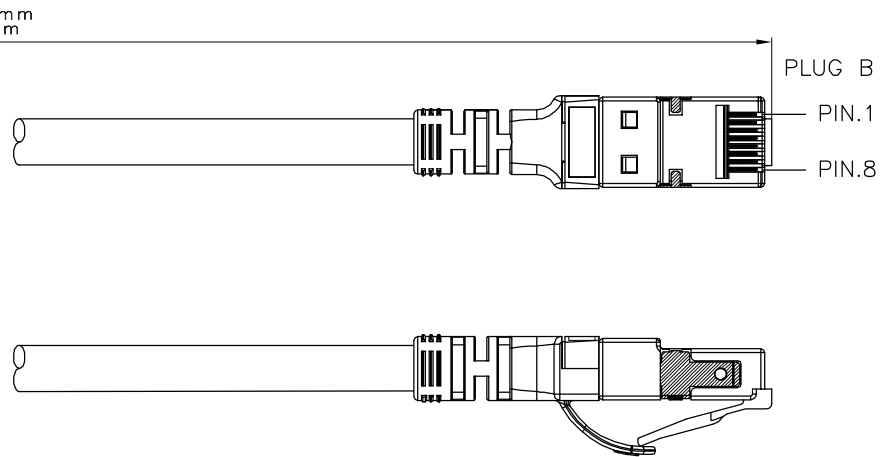

Datenblatt - Fiche technique - Data sheet

**21.15.1490**

ROLINE UTP-Patchkabel Kat.6A Component Level, LSOH, grau, 1,5 m

Cordon ROLINE UTP Cat.6A / 10 Gigabit, Component Level, LSOH, gris, 1,5 m

ROLINE UTP Patch Cord Cat.6A, Component Level, LSOH, grey, 1.5 m

roline U/FTP PATCH CABLE 26AWG 4PR ANSI/TIA 568C.2 CAT.6A LSOH XXXXXX-X

(1) Wiring : T568B

Specification :

Material :

1. RJ45 Plug :
  - 1-1. Housing : Polycarbonate, Transparent color
  - 1-2. Contact material : Phosphor Bronze with 50-60 micro-inch Nickel plated
  - 1-3. Contact finished : Min. 50 micro-inch Gold plated on surface contact area
  - 1-4. Shield : Bronze with Nickel plated
2. SR : SR-V95 FOR U/FTP Boot with nose
3. Cable :
  - 3-1. Jacket : LSOH
  - 3-2. Conductor : 26 AWG stranded copper
  - 3-3. Isolation : PE
  - 3-4. Shield : Aluminum Foil Shielded for Each Pair, copper clad with steel
4. Cable structure : U/FTP, 4 twisted pair
5. Minimum Bending Radius: 50mm

item no.	Jacket Color	
21.15.1490	grey	RAL7035
21.15.1491	red	RAL3031
21.15.1492	yellow	RAL1021
21.15.1493	green	RAL6029
21.15.1494	blue	RAL5015
21.15.1495	black	RAL9011
21.15.1496	white	RAL9003

item no	21.15.1490	21.15.1491	21.15.1492	21.15.1493	21.15.1494
	21.15.1495	21.15.1496			
Desc	ROLINE Cat 6a U/FTP Patch Cord,LSOH.Component Level,1.5m				
"#": Matching DIM.	DRAWING	10.Mar.2015	byz		
"*": Important DIM.	CHECK	10.Mar.2015	Jane		
Others General DIM.	APPROVAL	10.Mar.2015	Jaimy		
GENERAL TOLERANCE OF DIMENSIONS		DATE	NAME		
X.XXX ±0.005	SCALE	1/1 (A4)	UNIT	mm	
X.XX ±0.05	DRAWING NO.				
X.X ±0.1	DRAWING CLASSIFICATION		S	SHEET	1 OF 1