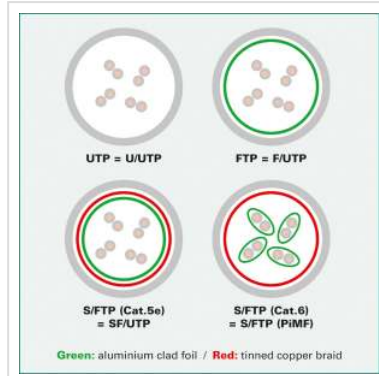

ROLINE S/FTP Patch Cord Cat.6A, solid, LSOH, grey, 90 m

Product No.	21.15.0879
Manufacturer	ROLINE
Manufacturer No.	21.15.0879
EAN (single piece)	7611990110636

Patch cable for networking connections between devices

- Prepared double shielded Twisted Pair cable with screened RJ-45 connectors on both ends
- Durable due to moulded kink protection
- Suitable for PoE applications and multimedia applications where the extension is working over TP
- High quality plugs with gold plated contacts
- Contact settings 1:1, in accordance with the EIA/TIA 568 standard
- Construction: 4-pair solid copper wire, complete braid shielding, pairs shielded with aluminium clad polyester foil

Technical specifications

Manufacturer	ROLINE
Product group	Twisted Pair Cable
Product type	S/FTP Patchcord
Colour	grey
Length	90 m

Shield type	PiMF
Transfer quality	Cat6A / Class EA
Quantity of wires	8
Conductor type	Solid wire
Crossed	No
Cable LSOH	Yes
Side 1 Connector Type	RJ-45
Side 1 Connector Gender	Male
Side 2 Connector Type	RJ-45
Side 2 Connector Gender	Male
Connector Type RJ45	Standard