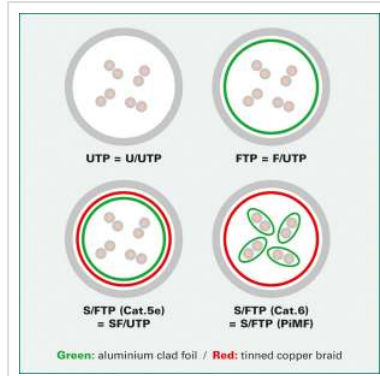

ROLINE S/FTP Patch Cord Cat.6A, solid, LSOH, grey, 70 m

Product No.	21.15.0878
Manufacturer	ROLINE
Manufacturer No.	21.15.0878
EAN (single piece)	7611990110629

Patch cable for networking connections between devices

- Prepared double shielded Twisted Pair cable with screened RJ-45 connectors on both ends
- Durable due to moulded kink protection
- Suitable for PoE applications and multimedia applications where the extension is working over TP
- High quality plugs with gold plated contacts
- Contact settings 1:1, in accordance with the EIA/TIA 568 standard
- Construction: 4-pair solid copper wire, complete braid shielding, pairs shielded with aluminium clad polyester foil

Technical specifications

Manufacturer	ROLINE
Product group	Twisted Pair Cable
Product type	S/FTP Patchcord
Colour	grey
Length	70 m

Shield type	PiMF
Transfer quality	Cat6A / Class EA
Quantity of wires	8
Conductor type	Solid wire
Crossed	No
Cable LSOH	Yes
Side 1 Connector Type	RJ-45
Side 1 Connector Gender	Male
Side 2 Connector Type	RJ-45
Side 2 Connector Gender	Male
Connector Type RJ45	Standard