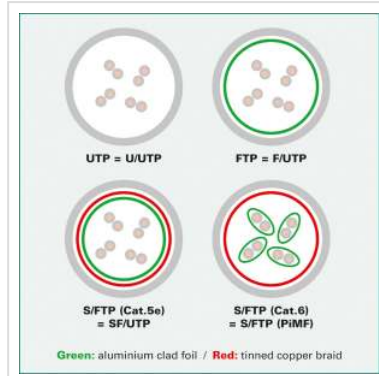

ROLINE S/FTP Patch Cord Cat.6A, solid, LSOH, grey, 50 m

Product No.	21.15.0877
Manufacturer	ROLINE
Manufacturer No.	21.15.0877
EAN (single piece)	7611990110612

Patch cable for networking connections between devices

- Prepared double shielded Twisted Pair cable with screened RJ-45 connectors on both ends
- Durable due to moulded kink protection
- Suitable for PoE applications and multimedia applications where the extension is working over TP
- High quality plugs with gold plated contacts
- Contact settings 1:1, in accordance with the EIA/TIA 568 standard
- Construction: 4-pair solid copper wire, complete braid shielding, pairs shielded with aluminium clad polyester foil

Technical specifications

Manufacturer	ROLINE
Product group	Twisted Pair Cable
Product type	S/FTP Patchcord
Colour	grey
Length	50 m

Shield type	PiMF
Transfer quality	Cat6A / Class EA
Quantity of wires	8
Conductor type	Solid wire
Crossed	No
Cable LSOH	Yes
Side 1 Connector Type	RJ-45
Side 1 Connector Gender	Male
Side 2 Connector Type	RJ-45
Side 2 Connector Gender	Male
Connector Type RJ45	Standard