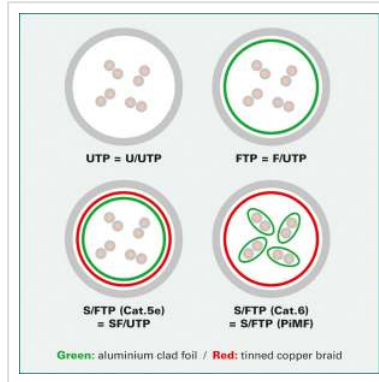

# ROLINE S/FTP Patch Cord Cat.6A, solid, grey, 90 m

<b>Product No.</b>	21.15.0875
<b>Manufacturer</b>	ROLINE
<b>Manufacturer No.</b>	21.15.0875
<b>EAN (single piece)</b>	7611990124206

Patch cable for networking connections between devices

- Prepared double shielded Twisted Pair cable with screened RJ-45 connectors on both ends
- Durable due to moulded kink protection
- Suitable for PoE applications and multimedia applications where the extension is working over TP
- High quality plugs with gold plated contacts
- Contact settings 1:1, in accordance with the EIA/TIA 568 standard
- Construction: 4-pair solid copper wire, complete braid shielding, pairs shielded with aluminium clad polyester foil

## Technical specifications

Manufacturer	ROLINE
Product group	Twisted Pair Cable
Product type	S/FTP Patchcord
Colour	grey
Length	90 m
Shield type	PiMF

Transfer quality	Cat6A / Class EA
------------------	------------------