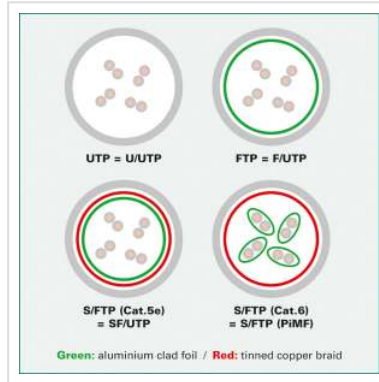

ROLINE S/FTP Patch Cord Cat.6A, solid, grey, 50 m

Product No.	21.15.0872
Manufacturer	ROLINE
Manufacturer No.	21.15.0872
EAN (single piece)	7611990124145

Patch cable for networking connections between devices

- Prepared double shielded Twisted Pair cable with screened RJ-45 connectors on both ends
- Durable due to moulded kink protection
- Suitable for PoE applications and multimedia applications where the extension is working over TP
- High quality plugs with gold plated contacts
- Contact settings 1:1, in accordance with the EIA/TIA 568 standard
- Construction: 4-pair solid copper wire, complete braid shielding, pairs shielded with aluminium clad polyester foil

Technical specifications

Manufacturer	ROLINE
Product group	Twisted Pair Cable
Product type	S/FTP Patchcord
Colour	grey
Length	50 m
Shield type	PiMF

Transfer quality	Cat6A / Class EA
------------------	------------------