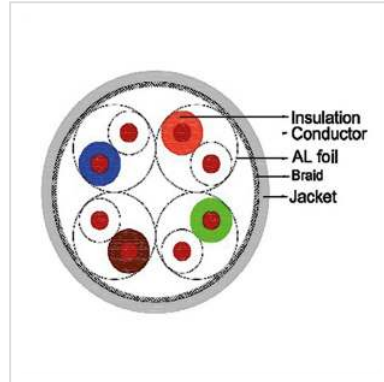

# ROLINE S/FTP Cable Cat.8, Solid Wire, LSOH, 100 m

|                           |               |
|---------------------------|---------------|
| <b>Product No.</b>        | 21.15.0005    |
| <b>Manufacturer</b>       | ROLINE        |
| <b>Manufacturer No.</b>   | 21.15.0005    |
| <b>EAN (single piece)</b> | 7630049611092 |

**Category 8, the standard for next-generation twisted-pair cabling specifications, allows the transport data up to four times faster on the same type of cabling already being used, supporting 25GBASE-T and 40GBASE-T applications for short distances (up to 30 meters) for switch-to-server connections (primarily in top-of-rack or end-of-row topologies)**

- 100 meter / box
- Impedance: 100 Ohm
- Construction:
  - 8 lines, solid copper wire, AWG22
  - pairs shielded with aluminium foil
  - complete shielding in tinned copper braid
- Colour: yellow

For a Cat.8 channel link S/FTP Cabling we recommend to use the following components:

## Technical specifications

|                                  |                    |
|----------------------------------|--------------------|
| Manufacturer                     | ROLINE             |
| Product group                    | Twisted Pair Cable |
| Product type                     | installation cable |
| Colour                           | yellow             |
| Length                           | 100 m              |
| Shield type                      | SFTP               |
| Transfer quality                 | Cat8 / Class G     |
| Impedance                        | 100 Ohm            |
| Quantity of wires                | 8                  |
| Conductor type                   | Solid wire         |
| Colour (Cable)                   | yellow             |
| Cable LSOH                       | Yes                |
| Material (external cable mantle) | PVC, LSOH          |