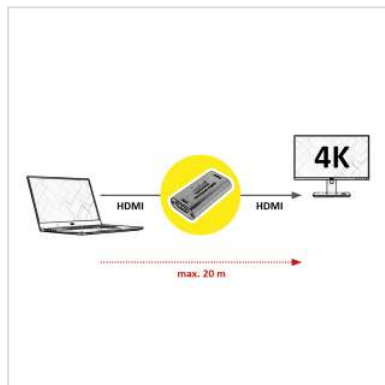

ROLINE 4K HDMI Repeater, 20m

Product No.	14.01.3459
Manufacturer	ROLINE
Manufacturer No.	14.01.3459
EAN (single piece)	7611990151295

Allows you to extend the transmission range of your HDMI connection by up to 20m in total. Supports a maximum resolution of up to 3840x2160 @60Hz!

This 4k2k HDMI repeater regenerates the incoming HDMI Signal by decoding and re-encoding it to a new standard HDMI signal, so it can extend the transmission range without degradation. Up to 20 meters transmission distance. The repeater supports a resolution up to Ultra HD (4K)

- Dimensions (WxHxD): 28 x 13 x 51mm

Technical specifications

Manufacturer	ROLINE
Product group	Video Extender

Product type	HDMI Extender
Colour	black
Interface	HDMI
Inputs	1
Outputs	1
Max. distance	20 m
Max. bandwidth	340 MHz
Max. resolution	3840 x 2160 @60Hz (4K, UHD-1)