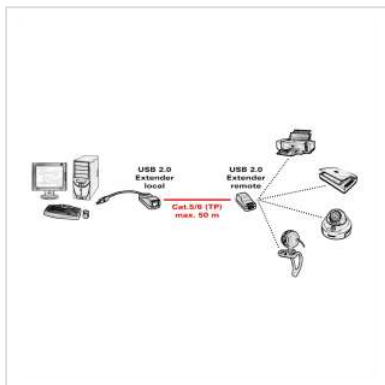

# ROLINE USB 2.0 Extender over RJ-45, max. 50m

<b>Product No.</b>	12.04.1100
<b>Manufacturer</b>	ROLINE
<b>Manufacturer No.</b>	12.04.1100
<b>EAN (single piece)</b>	7611990121854

- Extend your USB port over RJ-45 (up to 50 meters)
- For example to connect an USB printer in another room with your PC
- Supports USB 2.0, downwards compatible with USB 1.1/1.0
- Hot plug
- No additional software for extender required
- Connection via Cat.5e/Cat. 6 Twisted Pair cable
- Transmitter: USB A Male connector/RJ-45, Receiver: USB A Female connector/RJ-45
- Supports data rates up to 480Mbit/s
- Contents: Master unit (RJ-45 Female; USB Type A Male with 28 cm cable), remote unit (RJ-45 Female; USB Type A Female), power supply (5VDC, 2A)

## Technical specifications

Manufacturer	ROLINE
Product group	Adapters, Terminators, Converters
Product type	USB extension
Colour	black
Scope of delivery	Master unit (RJ45F, USB Type A M with 28cm cable), Remote unit (RJ45F, USB Type A F)
Side 1 connection (PC)	USB A Male
Side 2 connection (Peripherals)	USB A Female

Side 1 Connector Type	USB 2.0 Type A
-----------------------	----------------

Side 1 Connector Gender	Male
-------------------------	------

Side 2 Connector Type	USB 2.0 Type A
-----------------------	----------------

Side 2 Connector Gender	Female
-------------------------	--------

Conversion direction	USB - TP - USB
----------------------	----------------

Area of application	External
---------------------	----------