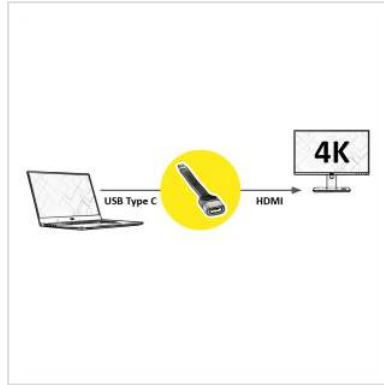

ROLINE Type C - HDMI Adapter, M/F, 0.13 m

Product No.	12.03.3212
Manufacturer	ROLINE
Manufacturer No.	12.03.3212
EAN (single piece)	7630049610408

Connect a monitor or projector with HDMI interface to your MacBook, Ultrabook, notebook/laptop or PC with USB Type C port - with a maximum resolution of up to 3840x2160 @60Hz; The flat silicone cable provides maximum flexibility!

- USB 3.1 Type C to HDMI Cableadapter
- Connect your device with USB-C port to any HDMI display or projector
- This adapter allows you to mirror or extend your display to any HDMI-enabled TV or display
- Portable design
- No power adapter required
- Connectors: HDMI Female and Type C Male
- Cable length: ca. 13 cm

Technical specifications

Manufacturer	ROLINE
Product group	Adapters, Terminators, Converters
Product type	USB-HDMI Adapter
Colour	black
Length	0.13 m
Side 1 connection (PC)	Typ C Male
Side 2 connection (Peripherals)	HDMI Female
Side 1 Connector Type	USB Type C (USB-C)