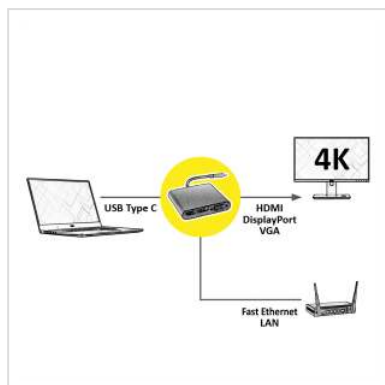

ROLINE USB Type C Docking Station, 1x 4K HDMI, 1x VGA, 1x DP, 1x Fast Ethernet

Product No.	12.02.1116
Manufacturer	ROLINE
Manufacturer No.	12.02.1116
EAN (single piece)	7630049610934

The docking station is supplied for Macbooks, Ultrabooks or Notebooks/Laptops and provides a quick and easy connection to the workplace peripherals that you use every day, including one HDMI connector, that allows you a maximum resolution of up to 3840x2160 @30Hz!

- Plug & Play
- Aluminium casing
- Small, compact design
- System requirement: Windows 7/8/10 or MacOS X10.2 and higher

Connection to device:

- 1x USB 3.1 Type C M

Connection for peripheral devices

- 1x HDMI Video Output: Mirror or extend your screen to a TV, monitor or projector (max. resolution 2160p)
- 1x VGA (max. resolution 1080p)
- 1x DP (max. resolution 2160p)
- 1x RJ45 for Fast Ethernet

Technical specifications

Manufacturer ROLINE

Product group Adapters, Terminators, Converters

Product type	Notebook-Docking-Station
Scope of delivery	Docking Station, manual
Side 1 connection (PC)	USB Type C F
Side 2 connection (Peripherals)	1x HDMI, 1x VGA, 1x DP, 1x RJ45
Side 1 Connector Type	USB Type C (USB-C)
Side 1 Connector Gender	Male
Area of application	External