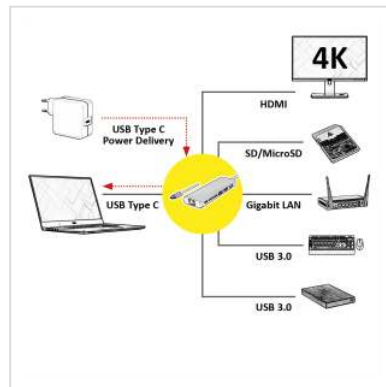

ROLINE USB Type C docking station, 4K HDMI, 2x USB 3.0 / USB 3.2 Gen 1 ports, 1x SD/MicroSD card reader, 1x USB Type C PD (Power Delivery) + Data, 1x Gigabit Ethernet

Product No.	12.02.1037
Manufacturer	ROLINE
Manufacturer No.	12.02.1037
EAN (single piece)	7611990134656

The docking station is supplied for Macbooks, Ultrabooks or Notebooks/Laptops and provides a quick and easy connection to the workplace peripherals that you use every day, including one HDMI connector, that allows you a maximum resolution of up to 3840x2160 @60Hz!

- 1x HDMI Video Output: Mirror or extend your screen to a TV, monitor or projector.
- 2x USB 3.0 / USB 3.2 Gen 1 ports (data transfer rate up to 5Gbit/s), for connection of wired keyboard/mouse, USB HDD/SSD, etc.
- 1x SD/TF Card Reader
- 1x USB Type C PD (Power Delivery) + Data
- 1x RJ45 for Gigabit Ethernet

Technical specifications

Manufacturer	ROLINE
Product group	Adapters, Terminators, Converters
Product type	Notebook-Docking-Station
Colour	silver
Scope of delivery	Docking Station, manual
Side 1 connection (PC)	USB Type C F
Side 2 connection (Peripherals)	1x HDMI, 2x USB 3.0 / USB 3.2 Gen 1 Type A, 1x SD/TF, 1x USB Type C PD, 1x RJ45
Side 1 Connector Type	USB Type C (USB-C)
Side 1 Connector Gender	Male
Side 2 Connector Type	USB 3 Type A
Side 2 Connector Gender	Female
Area of application	External