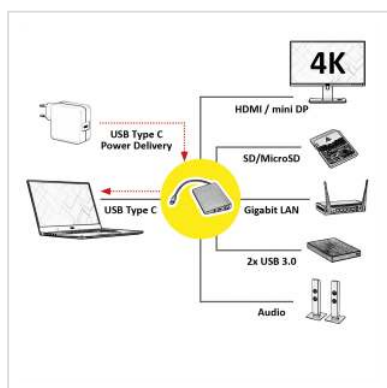

ROLINE USB Type C docking station, 4K HDMI, 1x Mini DP, 2x USB 3.2 Gen 1 ports, 1x SD/MicroSD card reader, 1x USB Type C PD (Power Delivery), 1x Gigabit Ethernet

Product No.	12.02.1021
Manufacturer	ROLINE
Manufacturer No.	12.02.1021
EAN (single piece)	7630049611153

roline
Designed for Professionals

The docking station with USB Type C, HDMI and Mini DisplayPort in 4K, 2x USB 3.0 ports, 1x SD/MicroSD card reader, 1x USB type C PD (Power Delivery), 1x Gigabit Ethernet is supplied for Macbooks, Ultrabooks or Notebooks/Laptops and offers a fast and easy connection to the peripherals at the workplace that you use daily, including an HDMI and Mini DP connection, which allows you a maximum resolution of up to 3840x2160 @60Hz, as well as a network connection!

Connection to the device:

- 1x USB 3.1 Type C M

Connection for peripheral devices:

- 1x HDMI and 1x Mini DisplayPort video output: Mirror or expand your screen to a TV, monitor or projector, up to 3840x2160 @60Hz resolution.
- 2x USB 3.0 ports (data transfer rate up to 5Gbit/s), e.g. for connection of wired keyboard/mouse, USB HDD/SSD, etc.

- 1x SD/TF card reader
- 1x USB Type C F, PD (Power Delivery)
- 1x RJ45 for Gigabit Ethernet
- 1x 3.5mm Audio

Technical specifications

Manufacturer	ROLINE
Product group	Adapters, Terminators, Converters
Product type	Notebook-Docking-Station
Scope of delivery	Docking Station, manual
Side 1 connection (PC)	USB Type C F
Side 2 connection (Peripherals)	1x HDMI, 1x Mini DP, 2x USB 3.0 Type A, 1x SD/TF card reader, 1x USB Type C PD, 1x RJ45, 1x 3.5mm audio
Side 1 Connector Type	USB Type C (USB-C)
Side 1 Connector Gender	Male
Side 2 Connector Type	USB 3 Type A
Side 2 Connector Gender	Female
Area of application	External