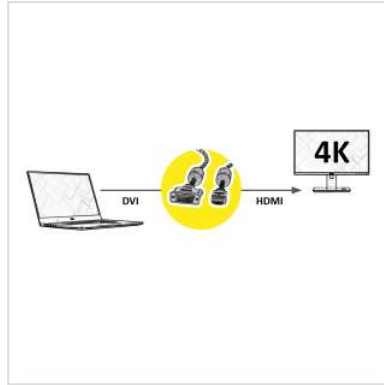

ROLINE GOLD Monitor Cable, DVI (24+1) - HDMI, Dual Link, M/M, 1.5 m

Product No.	11.04.5896
Manufacturer	ROLINE
Manufacturer No.	11.04.5896
EAN (single piece)	7611990176502

roline[®]
Designed for Professionals

ROLINE GOLD HDMI to DVI cable for connecting an ultrabook, notebook/laptop or PC to a monitor, TV or projector - for screen transmissions in excellent quality with a resolution of up to 3840x2160 @30Hz!

- HDMI is a universal connection standard for the transmission of video and audio signals. Applications include mainly the connection of monitors and televisions to computers, BluRay players and similar devices.
- The HDMI connector requires less space and is therefore more suitable for portable display devices (ultrabooks, notebooks/laptops) or for 2 connectors on a graphics card (on a slot plate).
- The rugged nylon braid protects the cable effectively and makes it look stunning.
- High-quality, double-shielded cable (foil+braid) with gold-plated contacts for optimum transmission of image signals
- Supports 3D video
- HDMI Ethernet channel
- Audio return channel for forwarding signals to the audio/video receiver
- Golden connector housing
- Connectors: DVI-D (24+1) to HDMI

and gives the cable a stunning look.

Technical specifications

Manufacturer	ROLINE
Product group	Cable
Product type	HDMI-DVI cable
Colour	black / gold
Length	1.5 m
Max. resolution	3840 x 2160 @30Hz (4K, Full HD)
side 1 connector	DVI - D 24+1 Male
side 2 connector	HDMI Male
Side 1 Connector Type	DVI-D 24+1, Dual-Link
Side 1 Connector Gender	Male
Side 2 Connector Type	HDMI Type A
Side 2 Connector Gender	Male
Area of application	External
Cable shielding	Screened
Hand locking screws	Yes