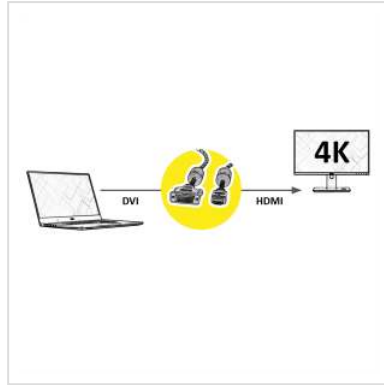

ROLINE GOLD Monitor Cable, DVI (24+1) - HDMI, Dual Link, M/M, 5 m

Product No.	11.04.5893
Manufacturer	ROLINE
Manufacturer No.	11.04.5893
EAN (single piece)	7611990145751

ROLINE GOLD HDMI to DVI cable for connecting an ultrabook, notebook/laptop or PC to a monitor, TV or projector - for screen transmissions in excellent quality with a resolution of up to 3840x2160 @30Hz!

- HDMI is a universal connection standard for the transmission of video and audio signals. Applications include mainly the connection of monitors and televisions to computers, BluRay players and similar devices.
- The HDMI connector requires less space and is therefore more suitable for portable display devices (ultrabooks, notebooks/laptops) or for 2 connectors on a graphics card (on a slot plate).
- The rugged nylon braid protects the cable effectively and makes it look stunning.
- High-quality, double-shielded cable (foil+braid) with gold-plated contacts for optimum transmission of image signals
- Supports 3D video
- HDMI Ethernet channel
- Audio return channel for forwarding signals to the audio/video receiver
- Golden connector housing
- Connectors: DVI-D (24+1) to HDMI

and gives the cable a stunning look.

Technical specifications

Manufacturer	ROLINE
Product group	Cable
Product type	HDMI-DVI cable
Colour	black / gold
Length	5 m
Max. resolution	3840 x 2160 @30Hz (4K, Full HD)
side 1 connector	DVI - D 24+1 Male
side 2 connector	HDMI Male
Side 1 Connector Type	DVI-D 24+1, Dual-Link
Side 1 Connector Gender	Male
Side 2 Connector Type	HDMI Type A
Side 2 Connector Gender	Male
Area of application	External
Cable shielding	Screened
Hand locking screws	Yes