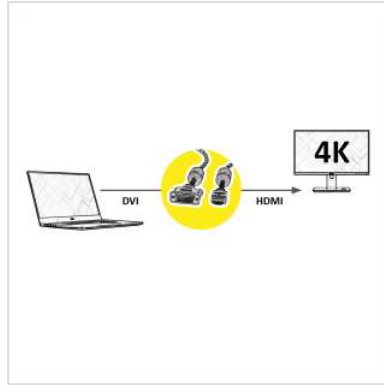

ROLINE GOLD Monitor Cable, DVI (24+1) - HDMI, Dual Link, M/M, 3 m

Product No.	11.04.5892
Manufacturer	ROLINE
Manufacturer No.	11.04.5892
EAN (single piece)	7611990145744

ROLINE GOLD HDMI to DVI cable for connecting an ultrabook, notebook/laptop or PC to a monitor, TV or projector - for screen transmissions in excellent quality with a resolution of up to 3840x2160 @30Hz!

- HDMI is a universal connection standard for the transmission of video and audio signals. Applications include mainly the connection of monitors and televisions to computers, BluRay players and similar devices.
- The HDMI connector requires less space and is therefore more suitable for portable display devices (ultrabooks, notebooks/laptops) or for 2 connectors on a graphics card (on a slot plate).
- The rugged nylon braid protects the cable effectively and makes it look stunning.
- High-quality, double-shielded cable (foil+braid) with gold-plated contacts for optimum transmission of image signals
- Supports 3D video
- HDMI Ethernet channel
- Audio return channel for forwarding signals to the audio/video receiver
- Golden connector housing
- Connectors: DVI-D (24+1) to HDMI

and gives the cable a stunning look.

Technical specifications

Manufacturer	ROLINE
Product group	Cable
Product type	HDMI-DVI cable
Colour	black / gold
Length	3 m
Max. resolution	3840 x 2160 @30Hz (4K, Full HD)
side 1 connector	DVI - D 24+1 Male
side 2 connector	HDMI Male
Side 1 Connector Type	DVI-D 24+1, Dual-Link
Side 1 Connector Gender	Male
Side 2 Connector Type	HDMI Type A
Side 2 Connector Gender	Male
Area of application	External
Cable shielding	Screened
Hand locking screws	Yes