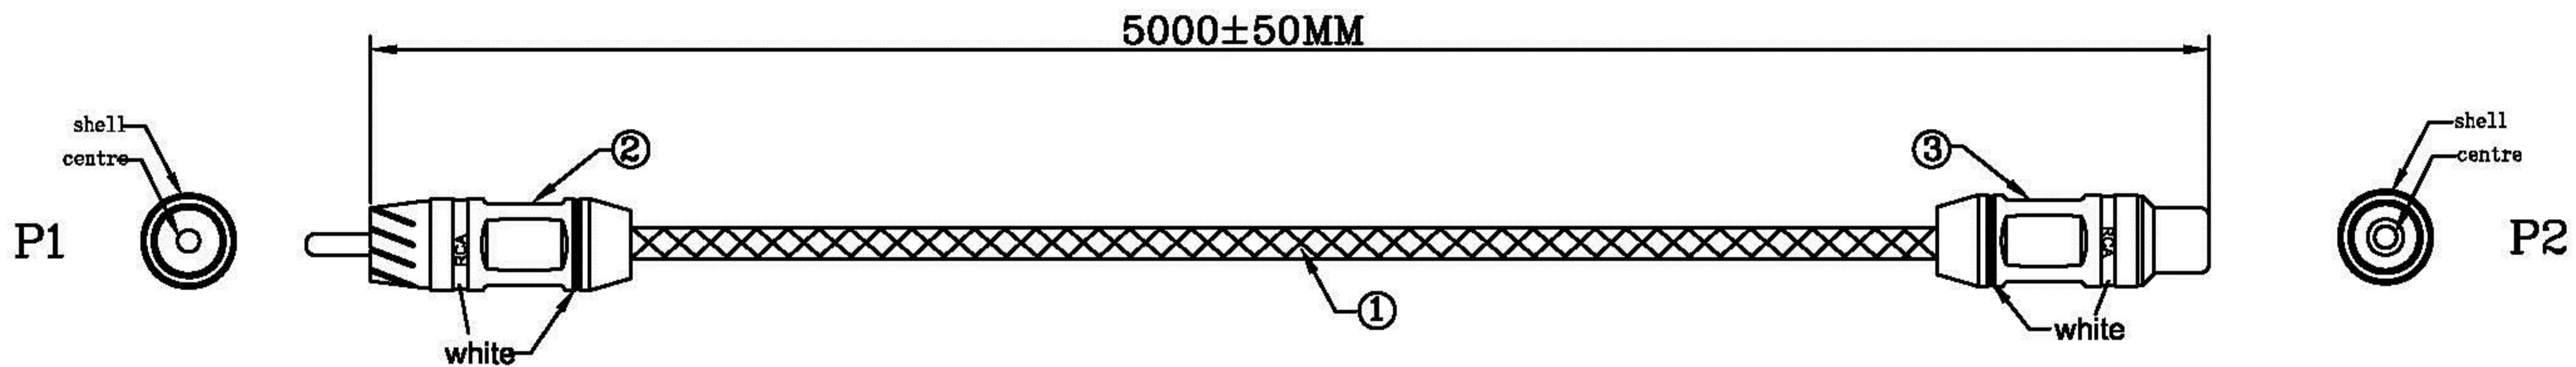

Datenblatt - Fiche technique - Data sheet

11.09.4255

ROLINE GOLD Cinch-Verlängerungskabel simplex Stecker / Buchse, weiss,
5,0m

ROLINE GOLD Câble prolongateur RCA simplex M / F, blanc, 5,0m

ROLINE GOLD Cinch Cable, simplex M - F, white, 5.0m

Electrical Test:

1. 100%Test(Open ,short ,miss wire)
2. Contact Resistance: 5 ohm Max
3. Insulation Resistance: 10M ohm Min
4. Hi-Pot: 100V DC/10ms

P1 P2
 centre ————— centre
 shell ————— shell

REV.	TOLERANCE		DESCRIPTION	DATE
	INCHES	M/M	Rotronic Co., Ltd.	
.X	.015	.30		
.XX	.010	.10		
.XXX	.005	.05	ROLINE Gold Cinch Ext. Cab.,RCA M-F,5.0m, white	
DRAWN BY	joe		CUSTOMER :	
CHECK BY			CUSTOMER P/N :	11.09.4255
APPD BY			SCALE	NONE
			UNIT	MM
			DATE	2012.10.08
			DRAWING NO.:	

NO	DESCRIPTION	Q'TY	UNIT
3	RCA F copper shell (plated 24K gold) M INSULATION:WHITE with white rubber ring	1	set
2	RCA M copper shell (plated 24K gold) M INSULATION:WHITE with white rubber ring	1	set
1	RG59U 26AWG(1/0.40CCS)+AB(16/4/0.10BC) OD:5.0mm black + black/gold nylon	L	M