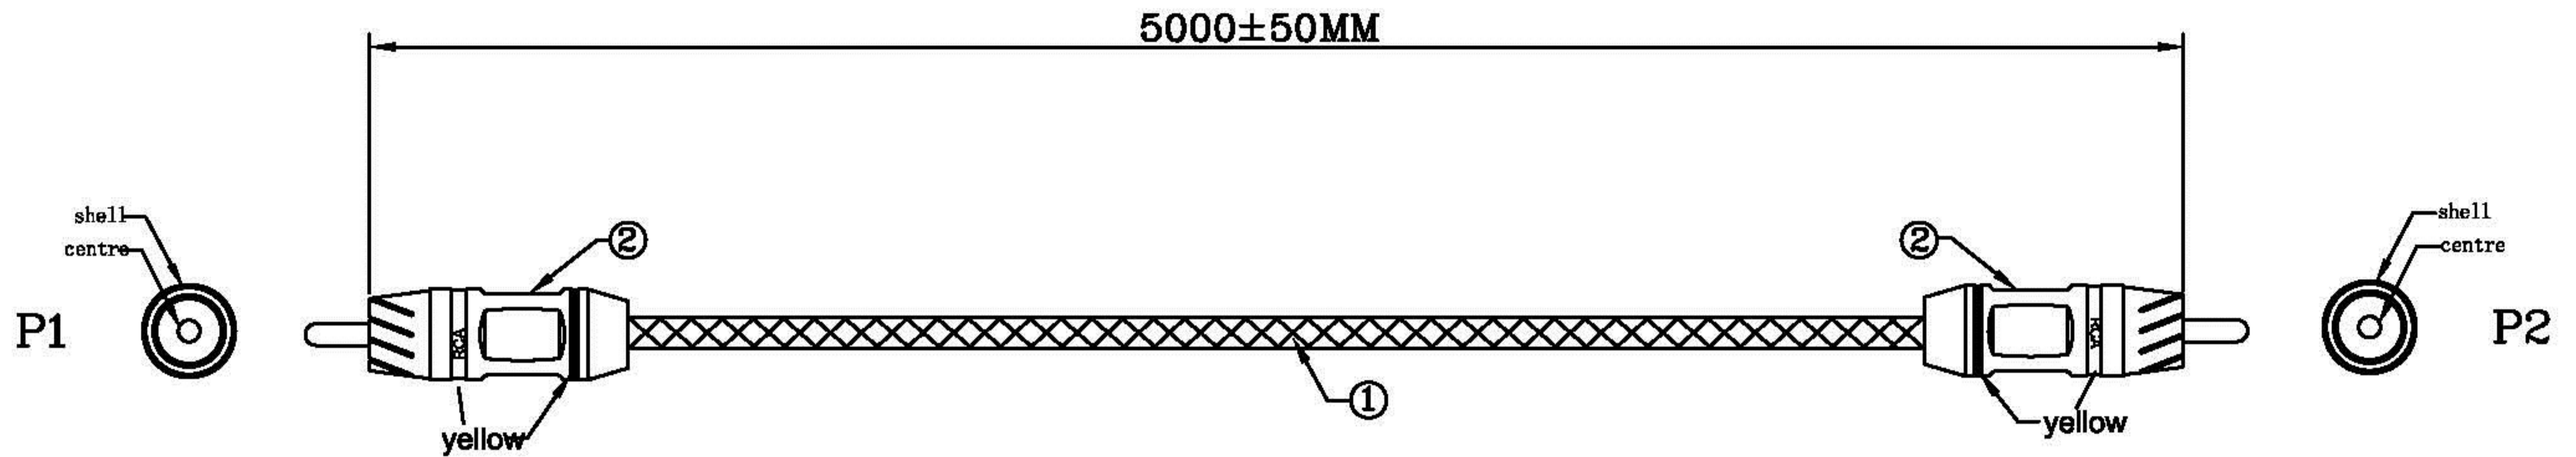

Datenblatt - Fiche technique - Data sheet

11.09.4253

ROLINE GOLD Cinch-Verbindungskabel simplex Stecker / Stecker, gelb, 5,0m

ROLINE GOLD Câble de raccordement RCA simplex M / M, jaune, 5,0m

ROLINE GOLD Cinch Cable, simplex M - M, Yellow, 5.0m

Electrical Test:

1. 100%Test(Open ,short ,miss wire)
2. Contact Resistance: 5 ohm Max
3. Insulation Resistance: 10M ohm Min
4. Hi-Pot: 100V DC/10ms

P1 P2
 centre ————— centre
 shell ————— shell

REV.	TOLERANCE		DESCRIPTION	DATE
	INCHES	M/M	Rotronic Co., Ltd.	
.X	.015	.30		
.XX	.010	.10		
.XXX	.005	.05		
DRAWN BY			CUSTOMER :	
joe			CUSTOMER P/N :	
			11.09.4253	
CHECK BY			SCALE	NONE
APPD BY			UNIT	MM
			DATE	2012.10.08

NO	DESCRIPTION	Q'TY	UNIT
2	RCA M copper shell (plated 24K gold) M INSULATION:WHITE with yellow rubber ring	2	set
1	RG59U 26AWG(1/0.40CCS)+AB(16/4/0.10BC) OD:5.0mm black + black/gold nylon	L	M

DRAWING NO.:		REV.
		1
DRAWING NO.:		1/1